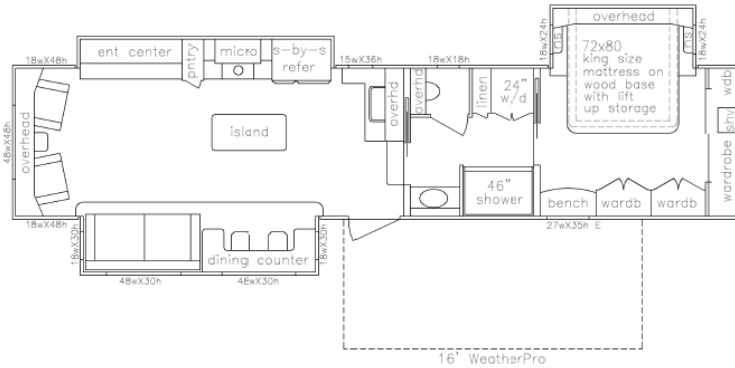

## 2018 V-405 5<sup>th</sup> Wheel Show Trailer

(40'6" total body length)

SPACE CRAFT MODEL V-405 40'6" 5 <sup>TH</sup> WHEEL	\$111,375.00	Electric Fresh Water Hose Reel	\$ 625.00
8', 13', 15' Slide-out Rooms	\$ 30,240.00	48" Onyx Marble Shower	\$ 1,400.00
2 – Tall Slide-out Rooms	\$ 800.00	Truma Water Heater	\$ 1,500.00
Spare Tire & Wheel 16" w/10 ply Tire	\$ 590.00	3 - Electric Pull Valves	\$ 445.00
6 – Goodyear Load Range "E" Tires 235/80 R16		Sharp Carousel Micro-Convection Space Saver	
& Wheels (3,520 LB. capacity each) (upgrade)	\$ 1,200.00	Oven (upgrade)	\$ 500.00
Aluminum Wheels – Triple Axles	\$ 1,800.00	Island Counter in Kitchen	\$ 1,500.00
3 – Disc Brakes (8,000# Axles)	\$ 2,985.00	24" Front Load Washer/Dryer	\$ 1,995.00
Slam Latch Basement Doors	\$ 650.00	Leather Furniture (upgrade)	\$ 1,000.00
15,000 BTU Central A/C w/Heat Pump (upgrade)	\$ 295.00	Recliner	\$ 695.00
15,000 BTU Central A/C w/Heat Pump (2 <sup>nd</sup> )	\$ 1,875.00	King Bed (upgrade)	\$ 475.00
Wire only for Generator	\$ 495.00	Mosaic Tile Back Splash	\$ 775.00
Deluxe Entry Steps with Deck	\$ 1,200.00	Maple Cabinets (upgrade)	\$ 3,295.00
Hydraulic Leveling Jacks	\$ 4,700.00	Soft Close Drawer Guides (upgrade)	\$ 250.00
16' A & E WeatherPro Automatic Patio Awning	\$ 2,045.00	12 – MCD Remote Control Blinds (upgrade)	\$ 3,600.00
Electric Power Cord Reel	\$ 625.00	8 – Maple Wood Minimal Window Boxes	\$ 1,320.00
24" & 50" LED TV's w/Bracket	\$ 900.00	4 – Maple Wood Window Box	\$ 800.00
Sound Bar	\$ 595.00	12 – Dual Pane Insul. Windows w/Reflective Glass	\$ 2,340.00
50 AMP Surge Protector	\$ 525.00	7 – Frameless Windows	\$ 1,050.00
Three Bulb Vanity Light	\$ 140.00	Laminate Plank Flooring – Throughout	\$ 2,700.00
2 - Economy LED Security Lights	\$ 800.00	Painted Interior Walls	\$ 1,500.00
Firefly	\$ 2,000.00	Rear View Camera	\$ 295.00
Docking Lights	\$ 200.00	Full Body Paint	\$ 14,000.00
			<b>\$208,095.00</b>
		<b>DISCOUNT</b>	<b>\$ 33,095.00</b>