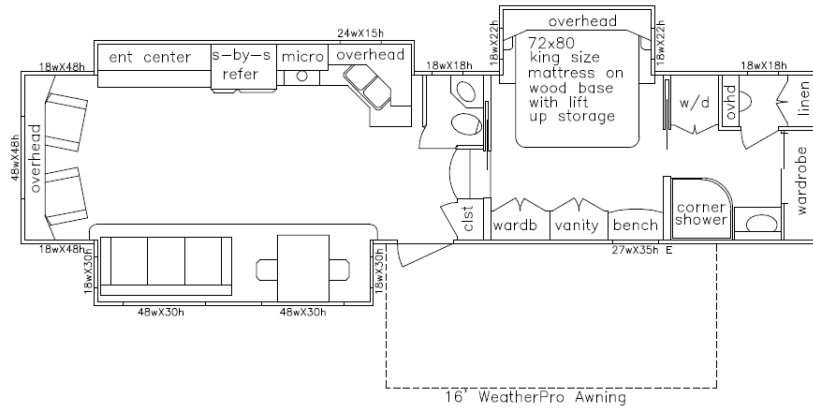

P O Box 946 ~ Concordia, MO 64020 ~ 888/463-7520 ~ Fax 660/463-7829 Email
spacecraftmfg@juno.com ~ visit our website: spacecraftmfg.com

2017 V-400 5th Wheel Show Trailer

(40' total body length)

SPACE CRAFT MODEL V-400 40' 5 TH WHEEL	\$105,520.00	Macerating Toilet	\$ 825.00
7 1/2', 13 1/2', 15 1/2' Slide-out Rooms	\$ 29,200.00	Electric Dump Valves	\$ 400.00
2 – Tall Slide-out Rooms	\$ 800.00	Gas/Elect. Water Heater (Dir. Spark, 12 gal. upgrade)	\$ 195.00
Spare Tire & Wheel 16" w/10 ply Tire	\$ 590.00	Body Jets	\$ 950.00
7 – Goodyear Load Range "E" Tires 235/80 R16 & Wheels (3,520 LB. capacity each) (upgrade)	\$ 1,400.00	Sharp Carousel Micro-Convection Space Saver Oven (upgrade)	\$ 500.00
Aluminum Wheels – Triple Axles	\$ 1,800.00	3-Burner Cook Top - Recessed (upgrade)	\$ 230.00
3 – Disc Brakes (8,000# Axles)	\$ 2,985.00	24" Front Load Washer/Dryer	\$ 1,995.00
Slam Latch Basement Doors	\$ 600.00	Leather Furniture (upgrade)	\$ 750.00
15,000 BTU Central A/C w/Heat Pump (upgrade)	\$ 295.00	Recliner	\$ 695.00
15,000 BTU Central A/C w/Heat Pump (2 nd)	\$ 1,875.00	King Bed (upgrade)	\$ 395.00
Wire only for Generator	\$ 395.00	Mosaic Tile Back Splash	\$ 500.00
Deluxe Entry Steps with Deck	\$ 950.00	Cherry Cabinets (upgrade)	\$ 3,400.00
Hydraulic Leveling Jacks	\$ 4,700.00	Upgrade Cabinet Pulls	\$ 350.00
16' A & E WeatherPro Automatic Patio Awning	\$ 2,045.00	Soft Close Drawer Guides (upgrade)	\$ 250.00
Additional TV Jack (with amplifier)	\$ 95.00	13 – MCD Remote Control Blinds (upgrade)	\$ 3,250.00
50" x 24" LED TV's	\$ 1,300.00	13 – Cherry Wood Window Boxes	\$ 1,950.00
Sound Bar	\$ 595.00	13 – Dual Pane Insul. Windows w/Reflective Glass	\$ 1,755.00
50 AMP Surge Protector	\$ 525.00	9 – Frameless Windows	\$ 1,080.00
Three Bulb Vanity Light	\$ 140.00	Vinyl Plank Flooring – Throughout	\$ 2,700.00
2 - Economy LED Security Lights	\$ 800.00	Painted Interior Walls	\$ 1,500.00
Half Bath	\$ 2,500.00	Matte Finish Fiberglass Ceiling (living & kitchen)	\$ 1,250.00
Round Front Shower	\$ 850.00	Full Body Paint	\$ 12,000.00
			\$196,880.00
		DISCOUNT	\$ 36,880.00