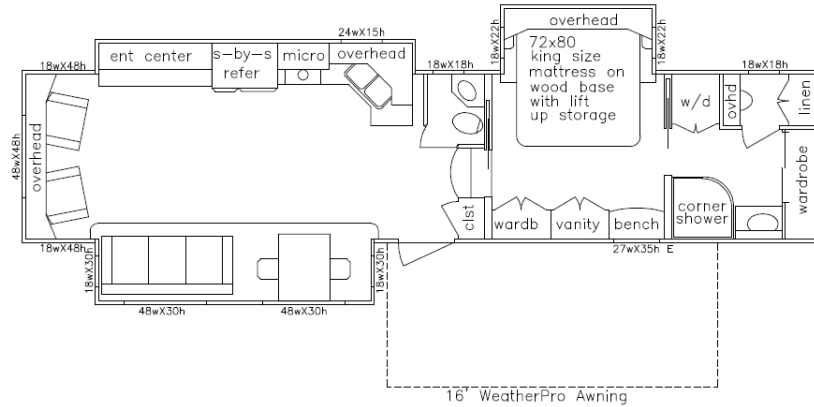

P O Box 946 ~ Concordia, MO 64020 ~ 888/463-7520 ~ Fax 660/463-7829 Email
spacecraftmfg@juno.com ~ visit our website: spacecraftmfg.com

2017 V-400 5th Wheel Show Trailer

(40' total body length)

SPACE CRAFT MODEL V-400 40' 5 TH WHEEL	\$110,000.00	Macerating Toilet	\$ 825.00
7 1/2', 13 1/2', 15 1/2' Slide-out Rooms	\$ 30,660.00	Electric Dump Valves	\$ 400.00
2 – Tall Slide-out Rooms	\$ 800.00	Gas/Elect. Water Heater (Dir. Spark, 12 gal. upgrade)	\$ 195.00
Spare Tire & Wheel 16" w/10 ply Tire	\$ 590.00	Body Jets	\$ 950.00
7 – Goodyear Load Range "E" Tires 235/80 R16		Sharp Carousel Micro-Convection Space Saver	
& Wheels (3,520 LB. capacity each) (upgrade)	\$ 1,400.00	Oven (upgrade)	\$ 500.00
Aluminum Wheels – Triple Axles	\$ 1,800.00	3-Burner Cook Top - Recessed (upgrade)	\$ 230.00
3 – Disc Brakes (8,000# Axles)	\$ 2,985.00	24" Front Load Washer/Dryer	\$ 1,995.00
Slam Latch Basement Doors	\$ 600.00	Leather Furniture (upgrade)	\$ 750.00
15,000 BTU Central A/C w/Heat Pump (upgrade)	\$ 295.00	Recliner	\$ 695.00
15,000 BTU Central A/C w/Heat Pump (2 nd)	\$ 1,875.00	King Bed (upgrade)	\$ 475.00
Wire only for Generator	\$ 495.00	Mosaic Tile Back Splash	\$ 500.00
Deluxe Entry Steps with Deck	\$ 1,200.00	Cherry Cabinets (upgrade)	\$ 3,750.00
Hydraulic Leveling Jacks	\$ 4,700.00	Upgrade Cabinet Pulls	\$ 350.00
16' A & E WeatherPro Automatic Patio Awning	\$ 2,045.00	Soft Close Drawer Guides (upgrade)	\$ 250.00
Additional TV Jack (with amplifier)	\$ 95.00	13 – MCD Remote Control Blinds (upgrade)	\$ 3,900.00
50" & 24" LED TV's	\$ 1,300.00	13 – Cherry Wood Window Boxes	\$ 1,950.00
Sound Bar	\$ 595.00	13 – Dual Pane Insul. Windows w/Reflective Glass	\$ 1,755.00
50 AMP Surge Protector	\$ 525.00	9 – Frameless Windows	\$ 1,080.00
Three Bulb Vanity Light	\$ 140.00	Vinyl Plank Flooring – Throughout	\$ 2,700.00
2 - Economy LED Security Lights	\$ 800.00	Painted Interior Walls	\$ 1,500.00
Half Bath	\$ 2,500.00	Matte Finish Fiberglass Ceiling (living & kitchen)	\$ 1,250.00
Round Front Shower	\$ 850.00	Full Body Paint	\$ 12,000.00
			\$204,250.00
		DISCOUNT	\$ 44,250.00