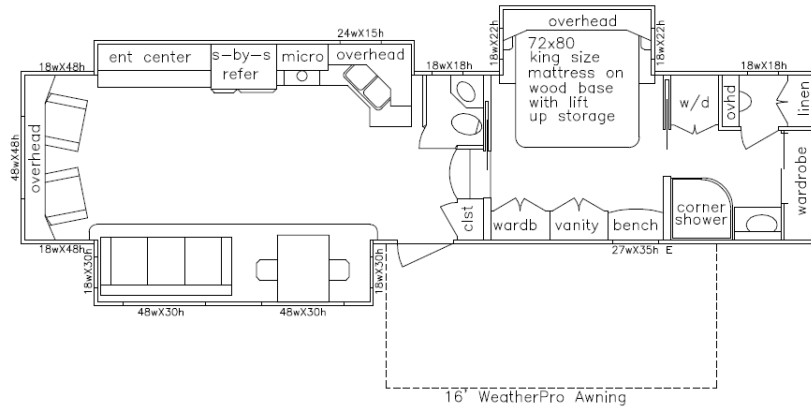

P O Box 946 ~ Concordia, MO 64020 ~ 888/463-7520 ~ Fax 660/463-7829 Email
spacecraftmfg@juno.com ~ visit our website: spacecraftmfg.com

2016 V-400 5th Wheel Show Trailer

(40' total body length)

SPACE CRAFT MODEL V-400 40' 5 TH WHEEL	\$ 98,200.00	Macerating Toilet	\$ 825.00
7 1/2', 13 1/2', 15 1/2' Slide-out Rooms	\$ 27,778.00	Gas/Elect. Water Heater (Dir. Spark, 12 gal. upgrade)	\$ 195.00
2 – Tall Slide-out Rooms	\$ 800.00	Body Jets	\$ 950.00
Spare Tire & Wheel 16" w/10 ply Tire	\$ 590.00	Dometic SBS Refrigerator (12 cu. Ft.) (upgrade)	\$ 1,225.00
7 – Goodyear Load Range "E" Tires 235/80 R16 & Wheels (3,520 LB. capacity each) (upgrade)	\$ 1,400.00	Sharp Carousel Micro-Convection Space Saver Oven (upgrade)	\$ 500.00
Aluminum Wheels – Triple Axles	\$ 1,800.00	3-Burner Cook Top - Recessed (upgrade)	\$ 230.00
3 – Disc Brakes (8,000# Axles)	\$ 2,985.00	24" Front Load Washer/Dryer	\$ 1,995.00
Slam Latch Basement Doors	\$ 500.00	Leather Furniture (upgrade)	\$ 750.00
15,000 BTU Central A/C w/Heat Pump (upgrade)	\$ 295.00	Recliner	\$ 695.00
15,000 BTU Central A/C w/Heat Pump (2 nd)	\$ 1,875.00	King Bed (upgrade)	\$ 395.00
Wire only for Generator	\$ 395.00	Mosaic Tile Back Splash	\$ 500.00
Deluxe Entry Steps with Deck	\$ 750.00	Cherry Cabinets (upgrade)	\$ 3,400.00
Roof Ladder	\$ 395.00	Upgrade Cabinet Pulls	\$ 350.00
Hydraulic Leveling Jacks	\$ 4,700.00	Soft Close Drawer Guides (upgrade)	\$ 250.00
16' A & E WeatherPro Automatic Patio Awning	\$ 2,045.00	13 – MCD Remote Control Blinds (upgrade)	\$ 3,250.00
Additional TV Jack (with amplifier)	\$ 95.00	13 – Cherry Wood Window Boxes	\$ 1,950.00
50" x 24" LED TV's	\$ 1,300.00	13 – Dual Pane Insul. Windows w/Reflective Glass	\$ 1,755.00
Sound Bar	\$ 400.00	9 – Frameless Windows	\$ 1,080.00
Automatic Satellite System – Traveler – HD	\$ 2,400.00	Vinyl Plank Flooring – Thru-out	\$ 2,500.00
50 AMP Surge Protector	\$ 525.00	Painted Interior Walls	\$ 1,000.00
Three Bulb Vanity Light	\$ 140.00	Matte Finish Fiberglass Ceiling (living & kitchen)	\$ 1,250.00
2 - Economy LED Security Lights	\$ 800.00	Full Body Paint	\$ 10,000.00
Half Bath	\$ 2,200.00		\$188,263.00
Round Front Shower	\$ 850.00	DISCOUNT	\$ 28,263.00