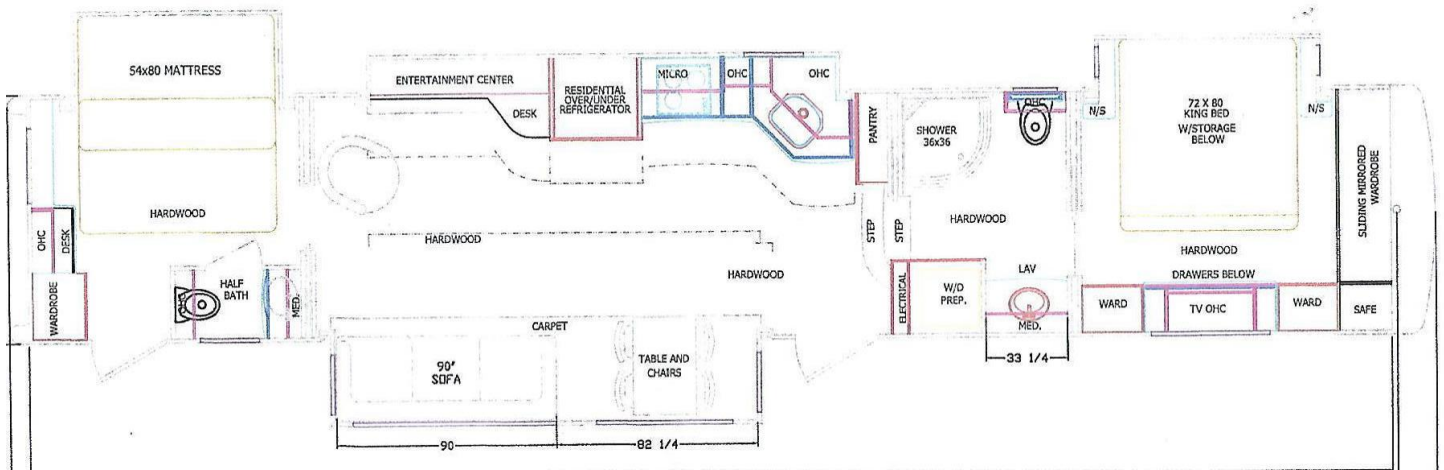

2013 48'6" Continental Coach

Corian Counter Tops

Stainless Single Bowl Sink

Timbren Air Suspension

Bose Speakers w/Marantz Receiver

5-Burner Electric 30" Residential Cook Top – Induction

Lutron Cellular Shades