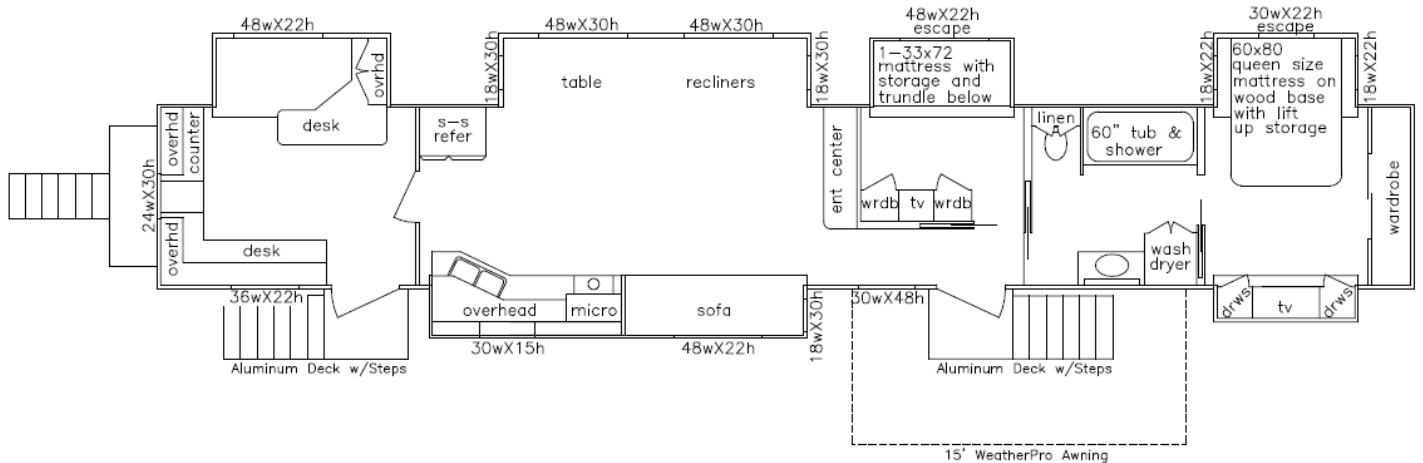

2008 57' Space Craft Semi Trailer

- 6 – Slide-out Rooms
- Air Ride Suspension & Brakes
- 2 – Air Conditioner w/Heat Pump
- 1 – Air Conditioner
- 10 kW Onan Quiet Diesel Generator (needs repair)
- Cherry Wood Cabinetry
- Sharp Micro-Convection Space Saver Oven
- Washer & Dryer
- Dual Pane Windows w/Reflective Glass
- Bank Window, Deal Drawer, Electronic Communicator
- Laminate Flooring
- Corian Counter Top & Bath Lavatory

- Hydraulic Leveling Jacks
- Full Body Paint
- Automatic Satellite
- Bose Surround Sound
- Side-by-Side Refrigerator
- Smooth Surface Cook Top
- Dishwasher
- Night/Day Pleated Shades
- Padded Window Boxes
- 15' Automatic Awning
- 6 – Security Lights